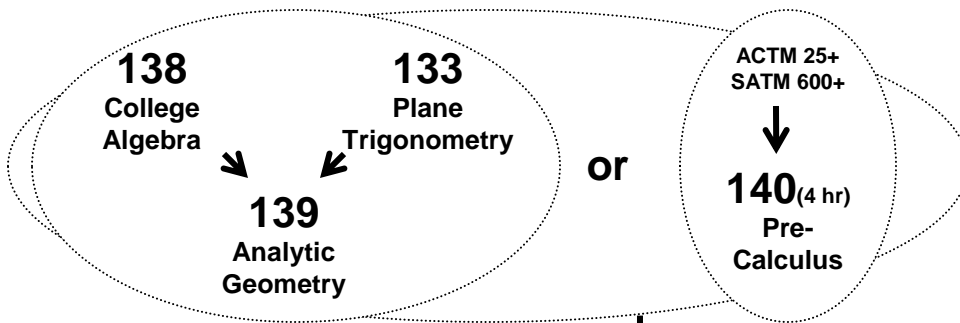

Mathematics Major

(Fall 2018)

- All courses are 3 credit hours unless otherwise indicated
- Solid arrows are prerequisites; for others, see Notes
- Courses in solid boxes are required
- One elective course from dashed boxes